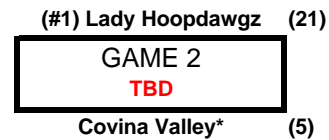

CVNJB PLAYOFFS 2011-2012

Girls Division 3 Championship Bracket

ROUND 1
Week 10
Feb 5 2012

ROUND 2
Week 11
Feb 12 2012

Championship Semi-Final

Non-Playoff Game

AHS = Ayala High School
 CHS = Chino HS
 CHHS = Chino Hills High School
 DLHS = Don Lugo High School
 REC = Chino Rec Center
 SMS = Simons Middle School

* = HOME Team (wears white or light color uniform)
 (#1) = Seed #1, (#2) = Seed #2, etc