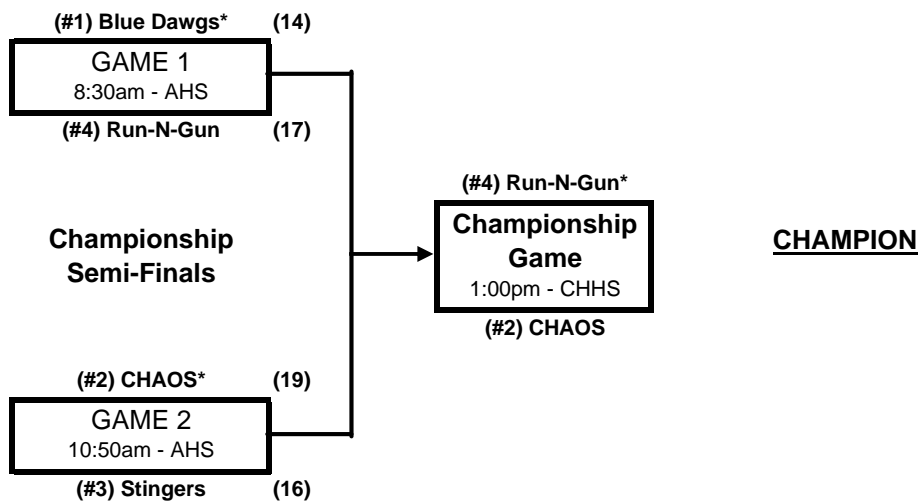

## Girls Division 2 Championship Bracket

ROUND 1  
Week 10  
Feb 5 2012

ROUND 2  
Week 11  
Feb 12 2012

AHS = Ayala High School  
 CHS = Chino HS  
 CHHS = Chino Hills High School  
 DLHS = Don Lugo High School  
 REC = Chino Rec Center  
 SMS = Simons Middle School

\* = HOME Team (wears white or light color uniform)  
 (#1) = Seed #1, (#2) = Seed #2, etc