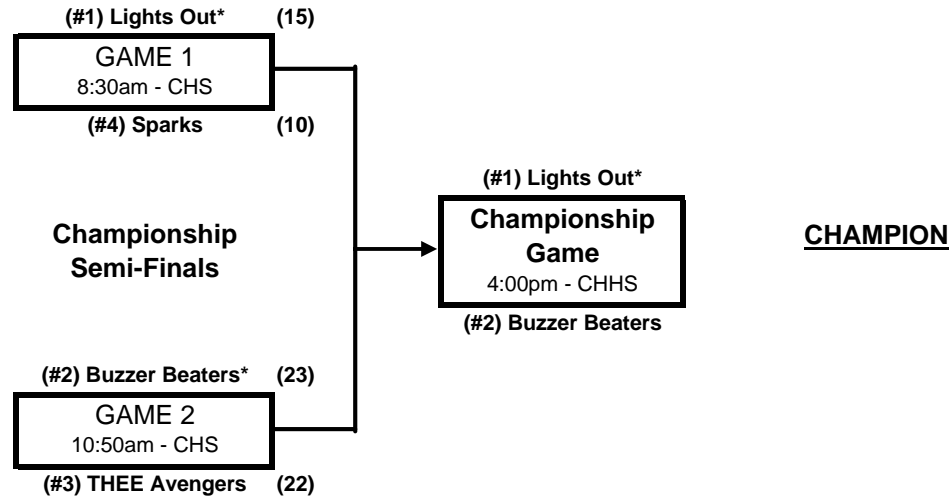

CVNJB PLAYOFFS 2011-2012

Girls Division 1 Championship Bracket

ROUND 1
Week 10
Feb 5 2012

ROUND 2
Week 11
Feb 12 2012

AHS = Ayala High School
 CHS = Chino HS
 CHHS = Chino Hills High School
 DLHS = Don Lugo High School
 REC = Chino Rec Center
 SMS = Simons Middle School

* = HOME Team (wears white or light color uniform)
 (#1) = Seed #1, (#2) = Seed #2, etc