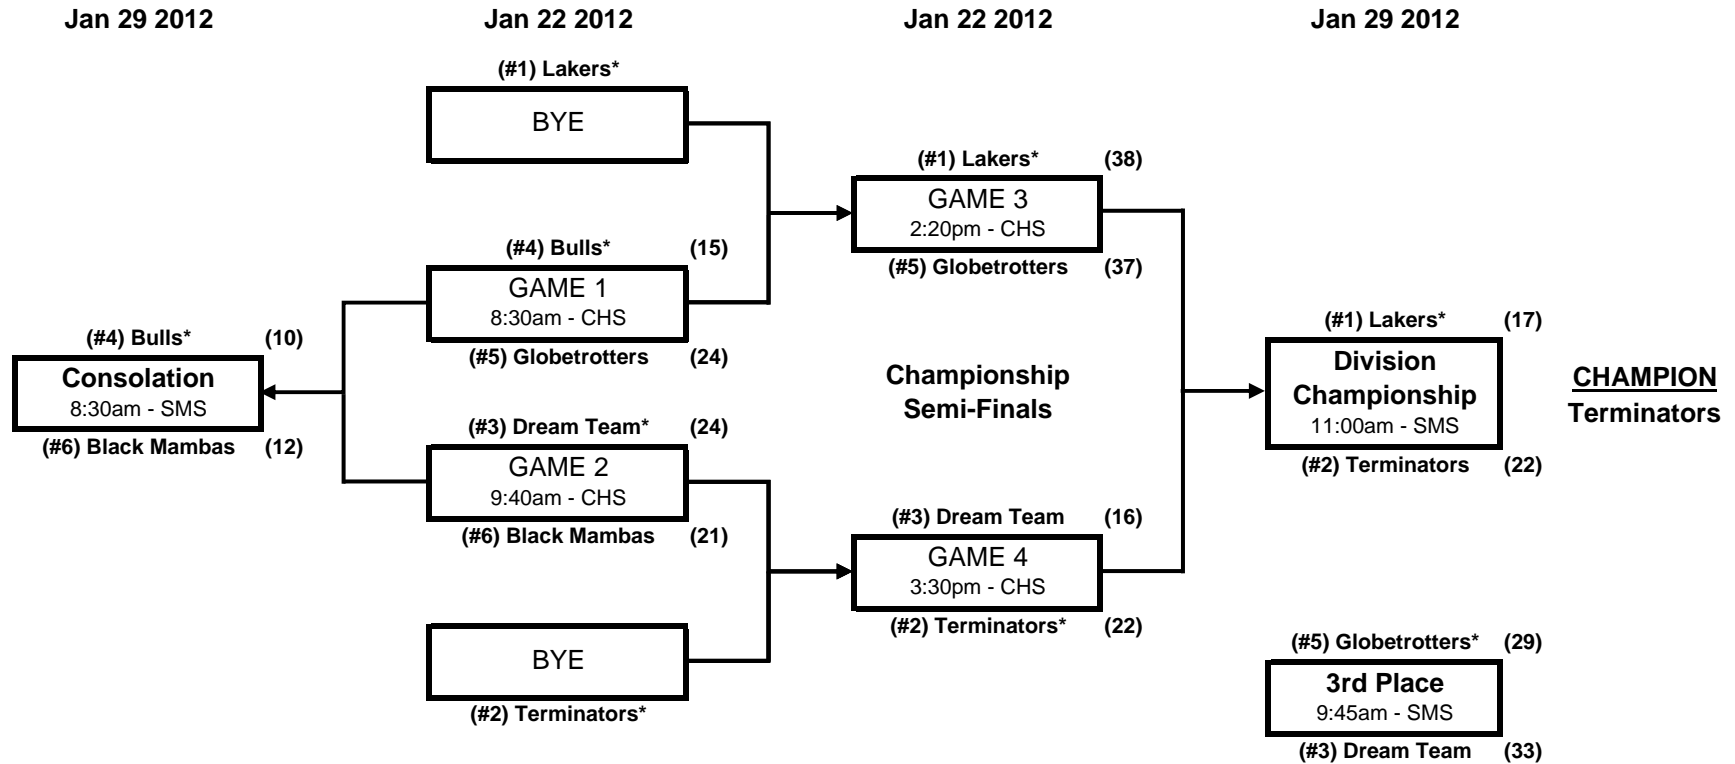

## D4 Championship Bracket

AHS = Ayala High School  
 CHS = Chino HS  
 CHHS = Chino Hills High School  
 DLHS = Don Lugo High School  
 REC = Chino Rec Center  
 SMS = Simons Middle School

\* = HOME Team (wears white or light color uniform)  
 (#3) = Seed #3, (#6) = Seed #6, etc