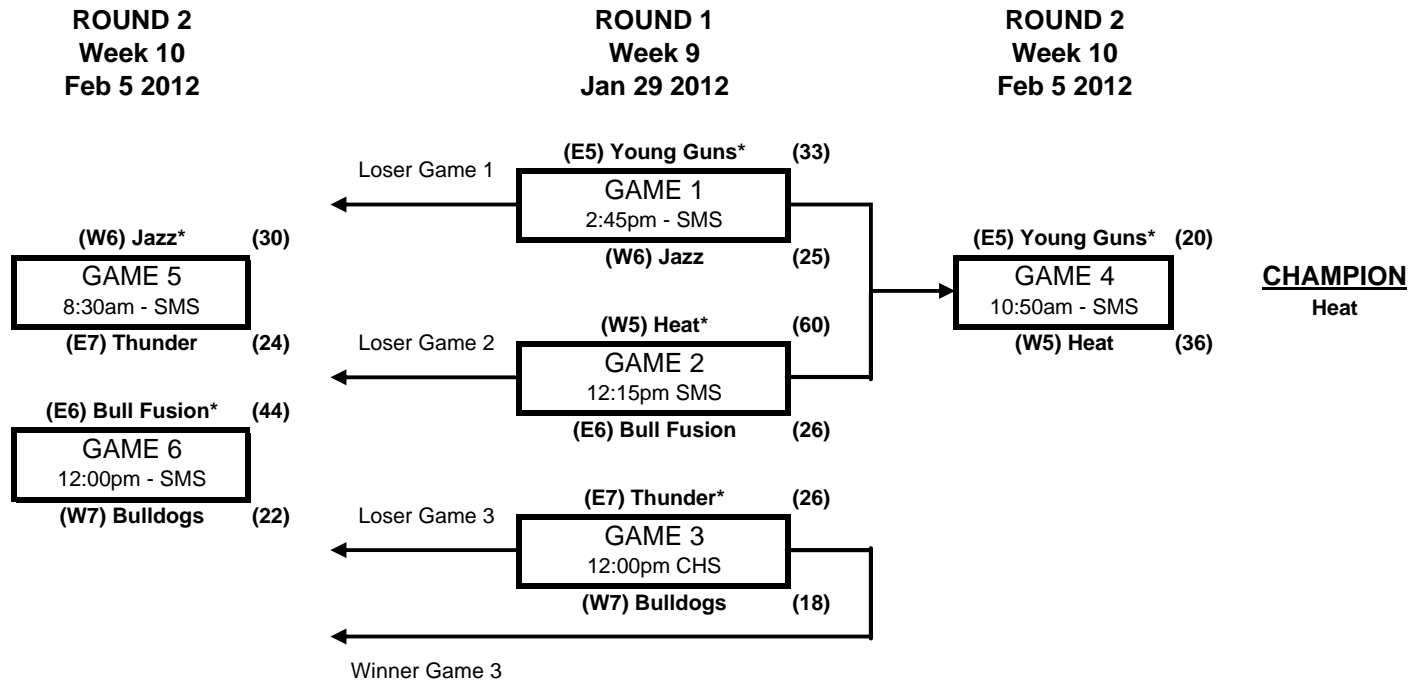

CVNJB PLAYOFFS 2011-2012

Boys Division 3 Consolation Bracket

AHS = Ayala High School
 CHS = Chino HS
 CHHS = Chino Hills High School
 DLHS = Don Lugo High School
 REC = Chino Rec Center
 SMS = Simons Middle School

* = HOME Team (wears white or light color uniform)
 (E5) = East seed #5, (W7) = West seed #7, etc

TBD** = Most competitive matchups to be determined after Round 1.