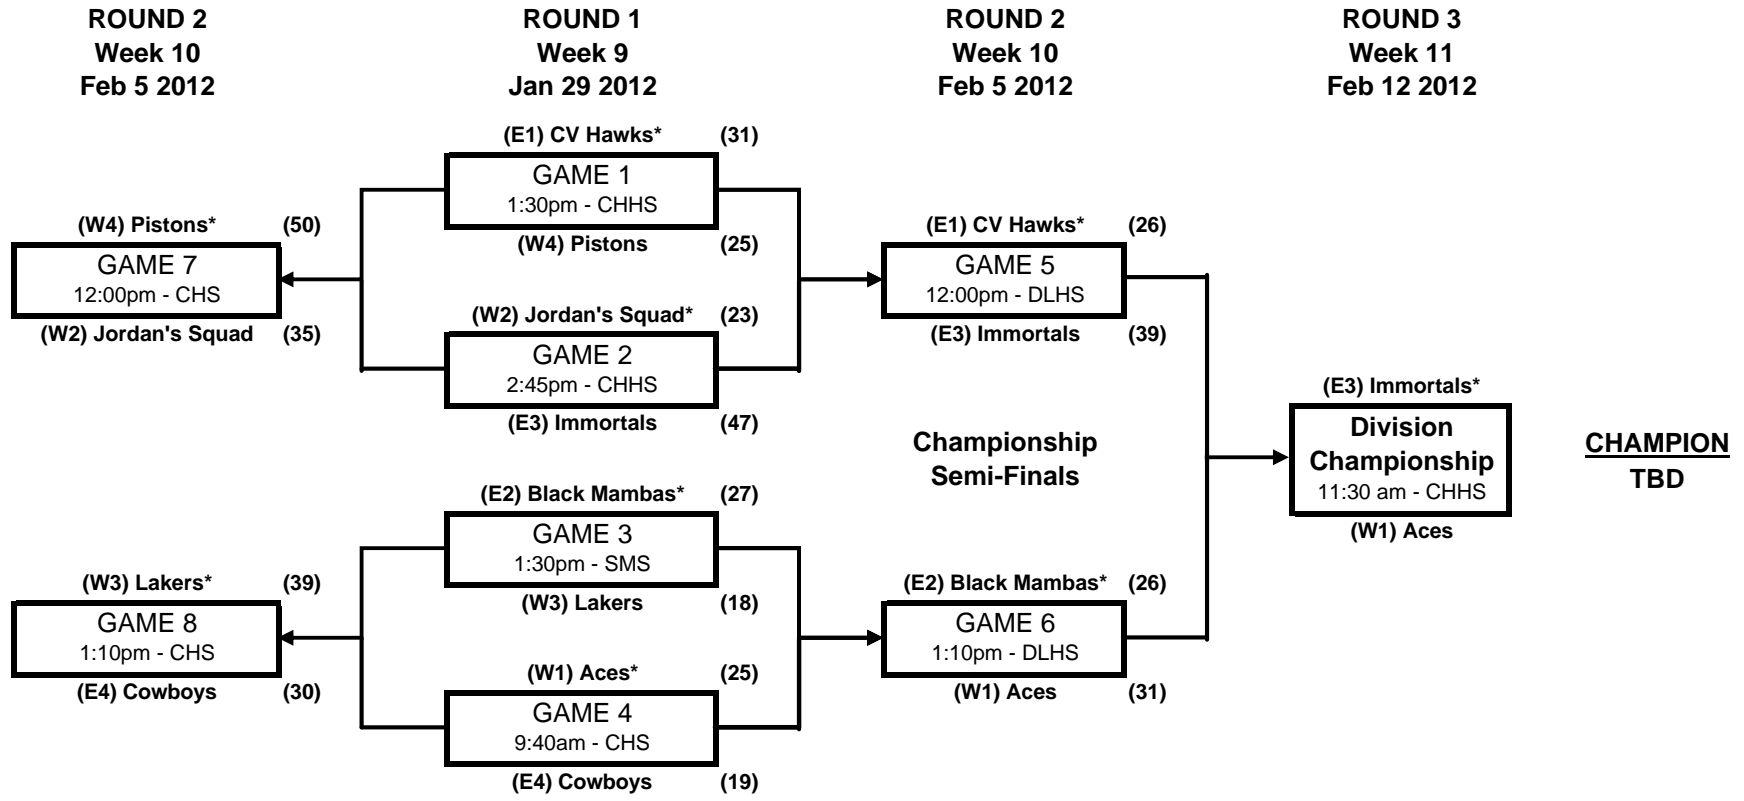

CVNJB PLAYOFFS 2011-2012

Boys Division 3 Championship Bracket

AHS = Ayala High School
 CHS = Chino HS
 CHHS = Chino Hills High School
 DLHS = Don Lugo High School
 REC = Chino Rec Center
 SMS = Simons Middle School

* = HOME Team (wears white or light color uniform)
 (E1) = East seed #1, (W4) = West seed #4, etc