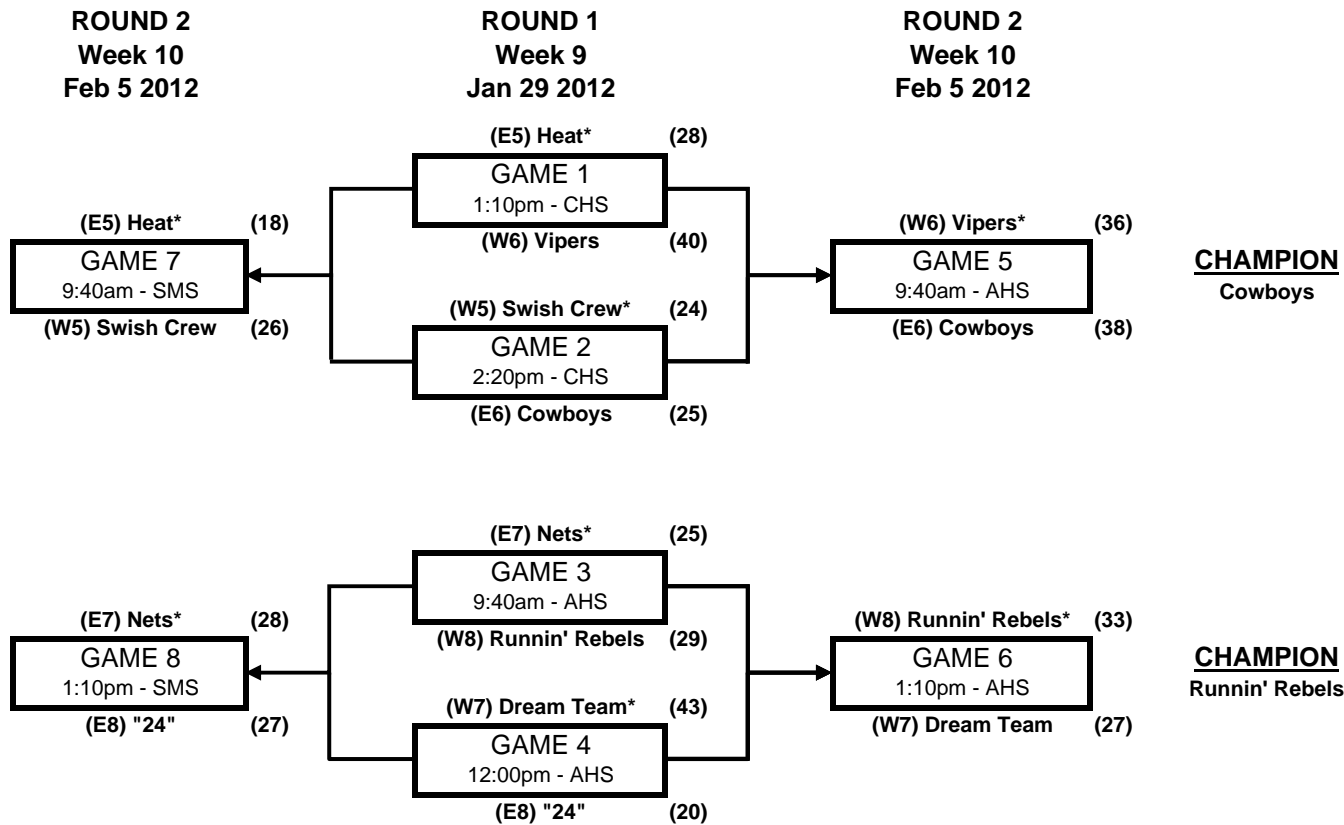

CVNJB PLAYOFFS 2011-2012

Boys Division 2 Consolation Brackets

AHS = Ayala High School
 CHS = Chino HS
 CHHS = Chino Hills High School
 DLHS = Don Lugo High School
 REC = Chino Rec Center
 SMS = Simons Middle School

* = HOME Team (wears white or light color uniform)
 (E5) = East seed #5, (W8) = West seed #8, etc