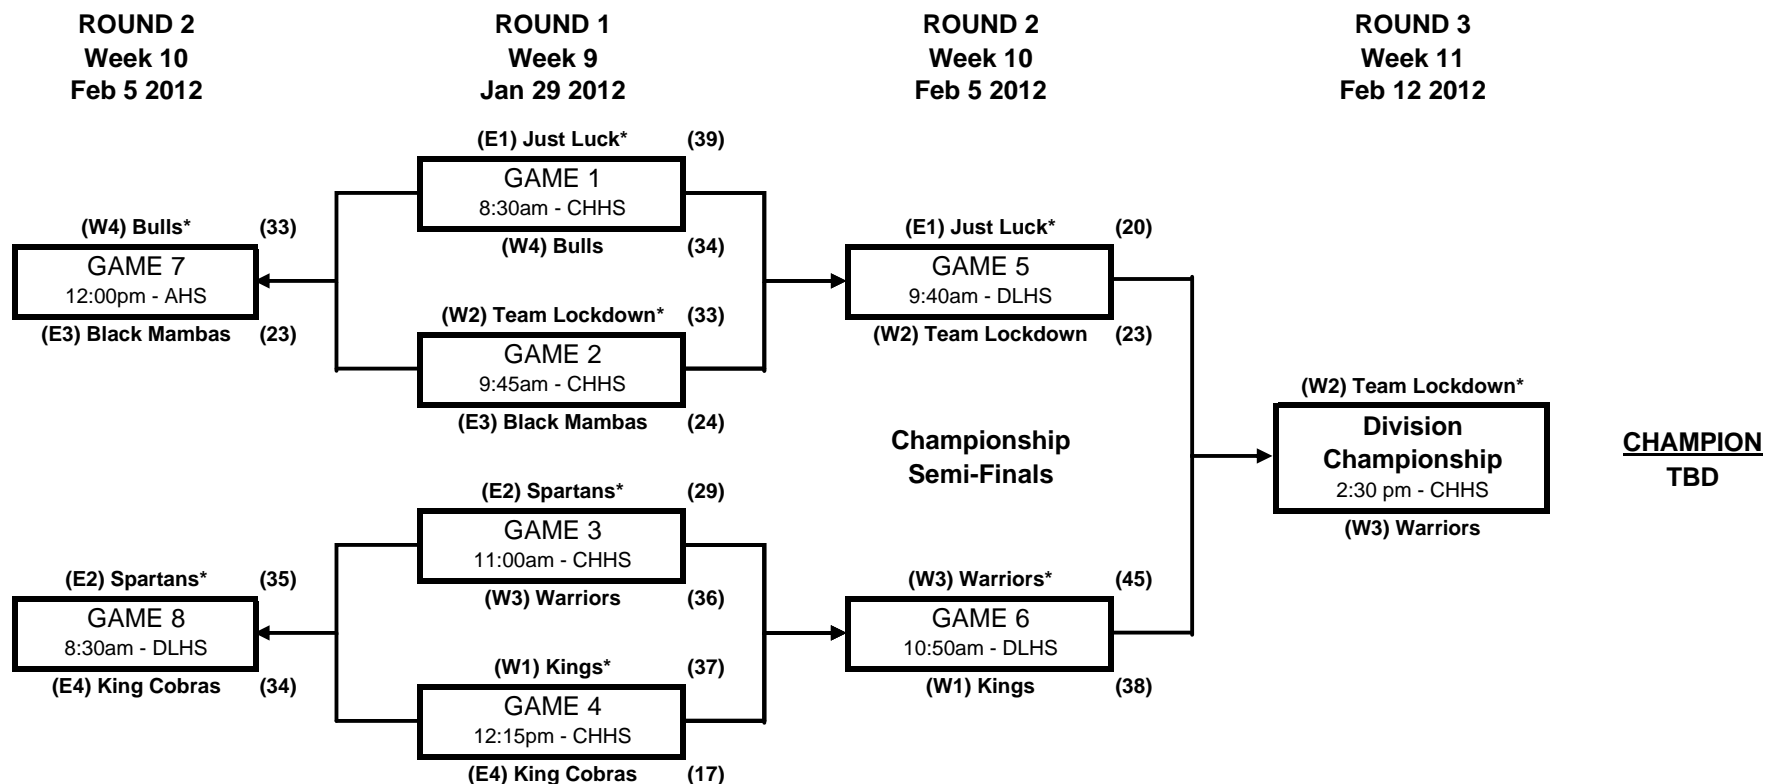

CVNJB PLAYOFFS 2011-2012

Boys Division 2 Championship Bracket

AHS = Ayala High School
 CHS = Chino HS
 CHHS = Chino Hills High School
 DLHS = Don Lugo High School
 REC = Chino Rec Center
 SMS = Simons Middle School

* = HOME Team (wears white or light color uniform)
 (E1) = East seed #1, (W4) = West seed #4, etc