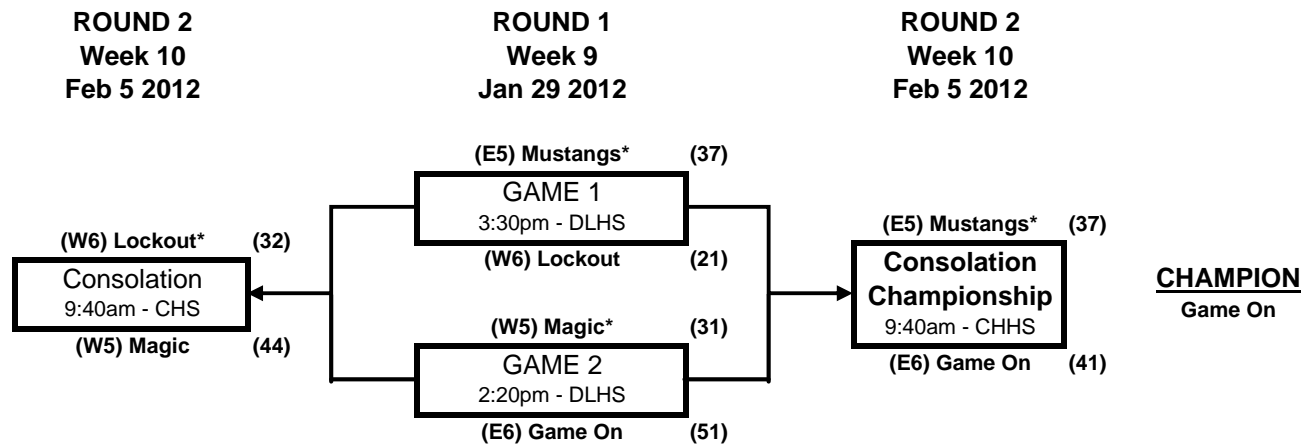

CVNJB PLAYOFFS 2011-2012

Boys Division 1 Consolation Bracket

AHS = Ayala High School
 CHS = Chino HS
 CHHS = Chino Hills High School
 DLHS = Don Lugo High School
 REC = Chino Rec Center
 SMS = Simons Middle School

* = HOME Team (wears white or light color uniform)
 (E5) = East seed #5, (W6) = West seed #6, etc