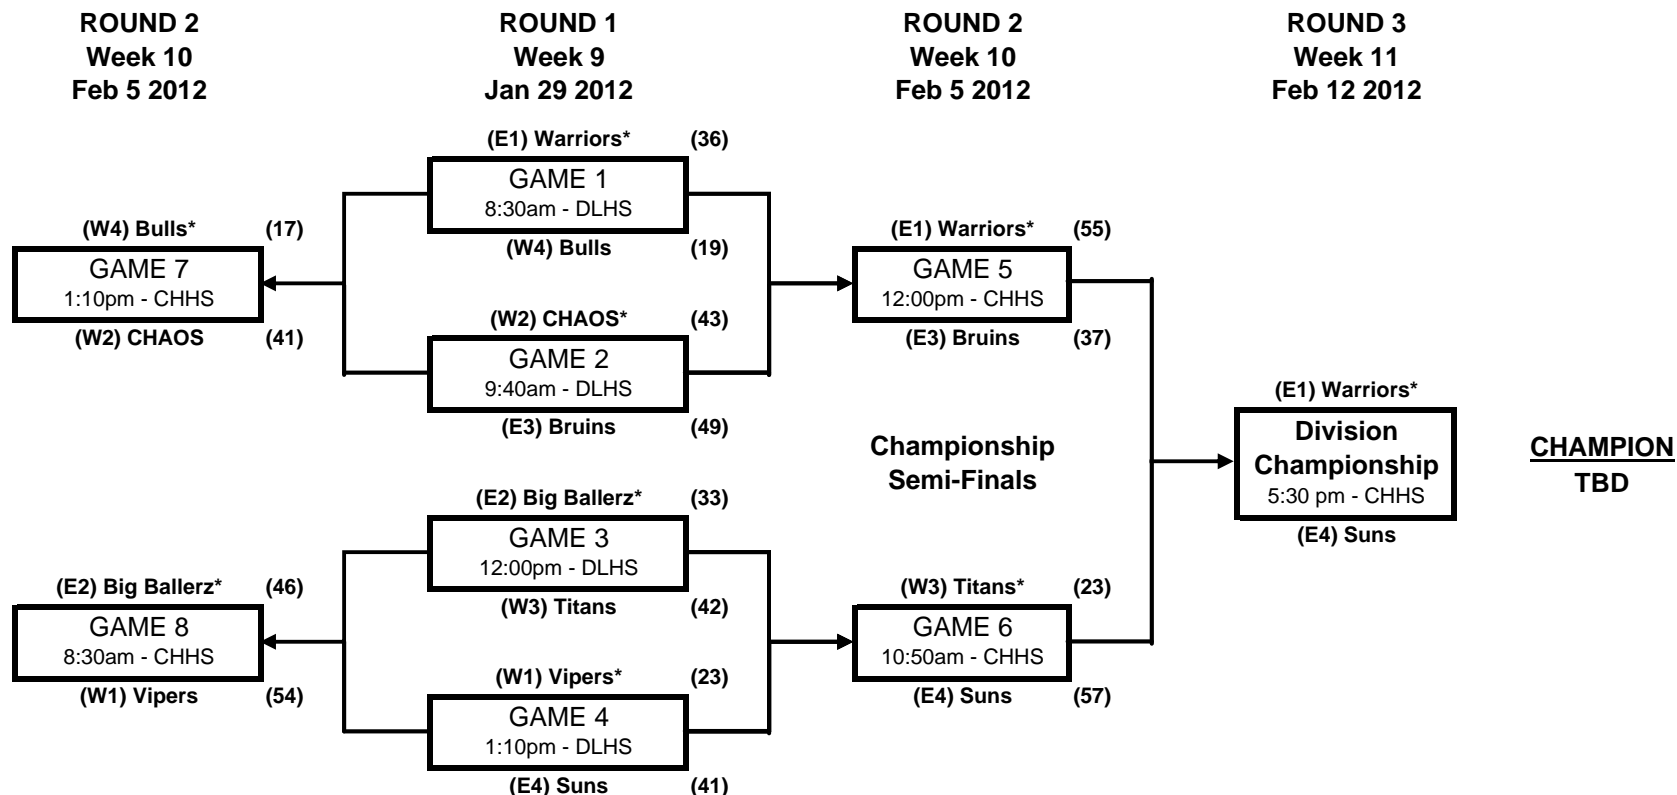

CVNJB PLAYOFFS 2011-2012

Boys Division 1 Championship Bracket

AHS = Ayala High School
 CHS = Chino HS
 CHHS = Chino Hills High School
 DLHS = Don Lugo High School
 REC = Chino Rec Center
 SMS = Simons Middle School

* = HOME Team (wears white or light color uniform)
 (E1) = East seed #1, (W4) = West seed #4, etc